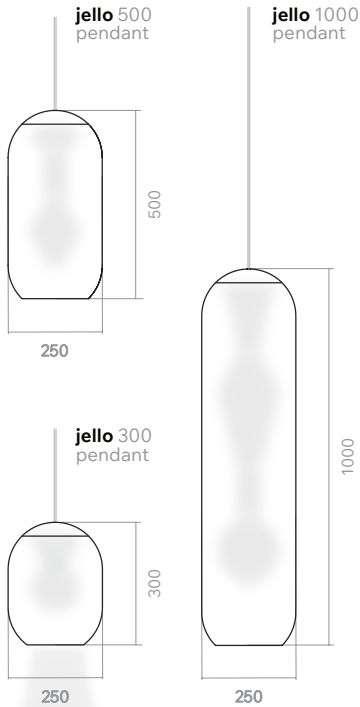

jello series

@outili  
www.outili  
contact@outili

light  
design &  
fabrication

all dimensions in mm

**jello series**  
wall light & pendant

model	wall	300	500	1000
<b>dim. in mm</b>	(ø*) 250 * 300	(ø*) 250 * 300	(ø*) 250 * 500	(ø*) 250 * 936
<b>weight</b>	0.75 kg	0.75 kg	1.25 kg	2.15 kg
<b>construction</b>	hanging	hanging	hanging	hanging
<b>mount</b>	incl.	incl.	incl.	incl.
<b>light source</b>	E27 LED bulb	E27 LED bulb	E27 LED tube	E27 LED tube
<b>temperature</b>	on request	on request	2500K	2500K
<b>power</b>	max 6W	max 6W	max 4.5W	max 6W
<b>material</b>	biopolymer	biopolymer	biopolymer	biopolymer
<b>protection</b>	IP 20   indoor	IP 20   indoor	IP 20   indoor	IP 20   indoor
<b>colour</b>	variable	variable	variable	variable
<b>inserts</b>	variable	2	6 variable	6 variable